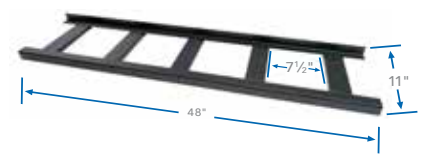

STAIR TRAY

Item #	Item Description	UPC #
189348161	FF-EVOLUTION -48" STAIR TRAY	811397030712