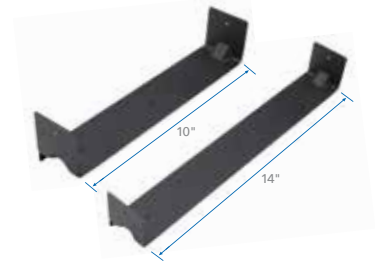

12" | 16" O.C. BLOCKING

Item #	Item Description	UPC #
188122001	FF-EVOLUTION-12OC BLOCKING	811397030033
188162001	FF-EVOLUTION-16OC BLOCKING	811397030026