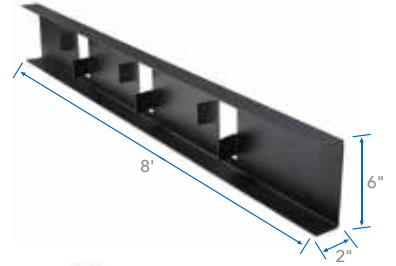

BLANK S-LEDGER

Item #	Item Description	UPC #
182012141	FF-EVOLUTION-BLANK-S-LEDGER-12'	811397030293
182020141	FF-EVOLUTION-BLANK-S-LEDGER-20'	811397030309

12" | 16" O.C. S-LEDGER

Item #	Item Description	UPC #
182112141	FF-EVOLUTION-12OC-S-LEDGER-12'	811397030316
182120141	FF-EVOLUTION-12OC-S-LEDGER-20'	811397030354
182212141	FF-EVOLUTION-16OC-S-LEDGER-12'	811397030330
182220141	FF-EVOLUTION-16OC-S-LEDGER-20'	811397030347

BEAM

Item #	Item Description	UPC #
184108161	FF-EVOLUTION-BEAM 2X11-8'	811397030361
184112161	FF-EVOLUTION-BEAM 2X11-12'	811397030378
184116161	FF-EVOLUTION-BEAM 2X11-16'	811397030385
184120161	FF-EVOLUTION-BEAM 2X11-20'	811397030392

DOUBLE BEAM TRACK

Item #	Item Description	UPC #
184204161	FF-EVOLUTION-DBL BEAM TRACK-4' (2 PACK)	811397030408

12" | 16" O.C. RIM JOIST

Item #	Item Description	UPC #
185108141	FF-EVOLUTION-12OC U-RIM JOIST-2X6-8'	811397030422
185208141	FF-EVOLUTION-16OC U-RIM JOIST-2X6-8'	811397030439