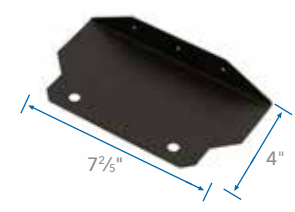

ANCHOR BRACKET

Item #	Item Description	UPC #
189100161	FF-EVOLUTION STAIR ANCHOR BRACKET	811397030682